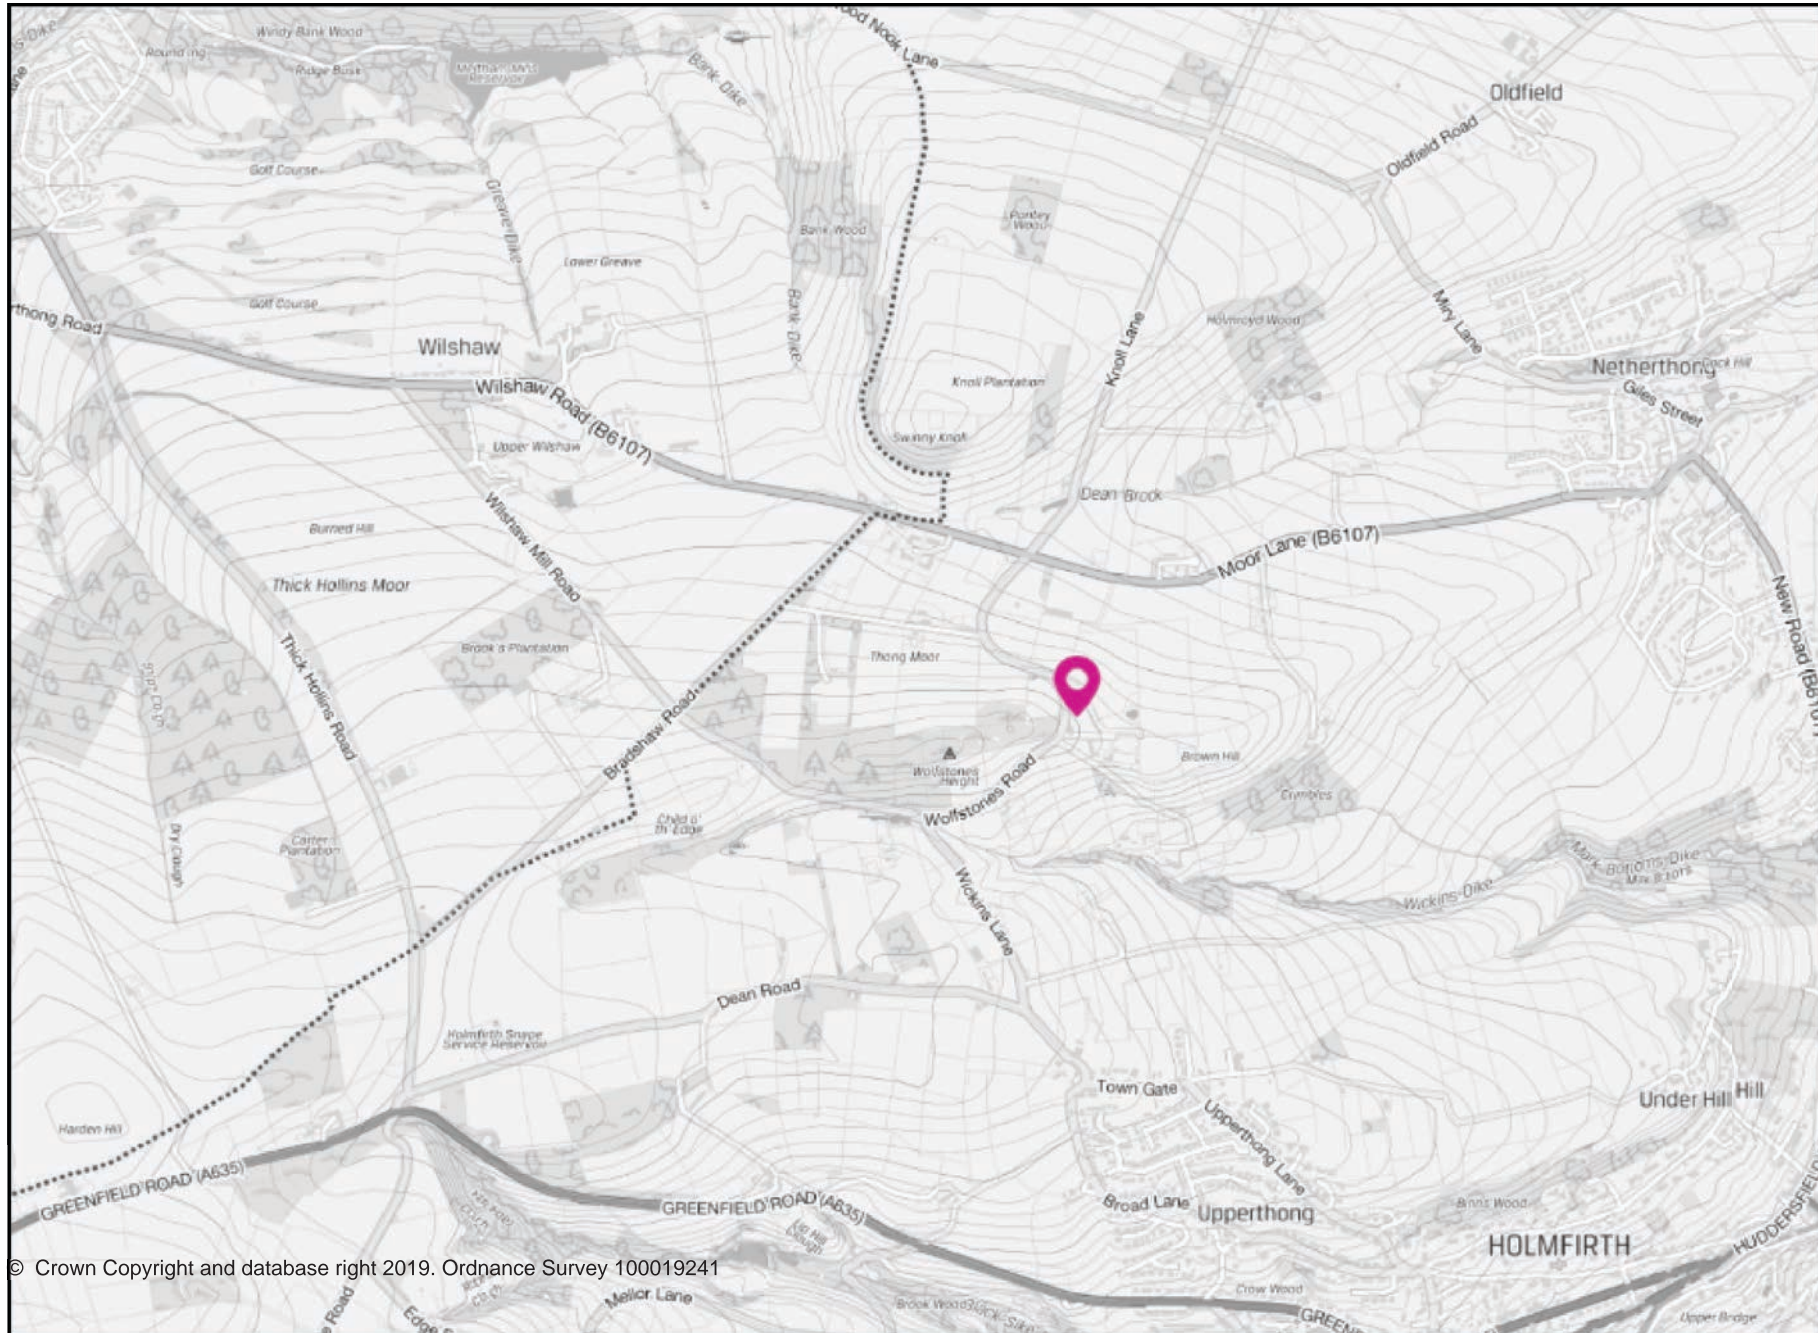

# Location plan

© Crown Copyright and database right 2019. Ordnance Survey 100019241

**Kompass**  
Kirklees Mapping Service

Scale = 15000

© Crown Copyright and  
database right 2019.  
Ordnance Survey  
100019241

[maps@kirklees.gov.uk](mailto:maps@kirklees.gov.uk)